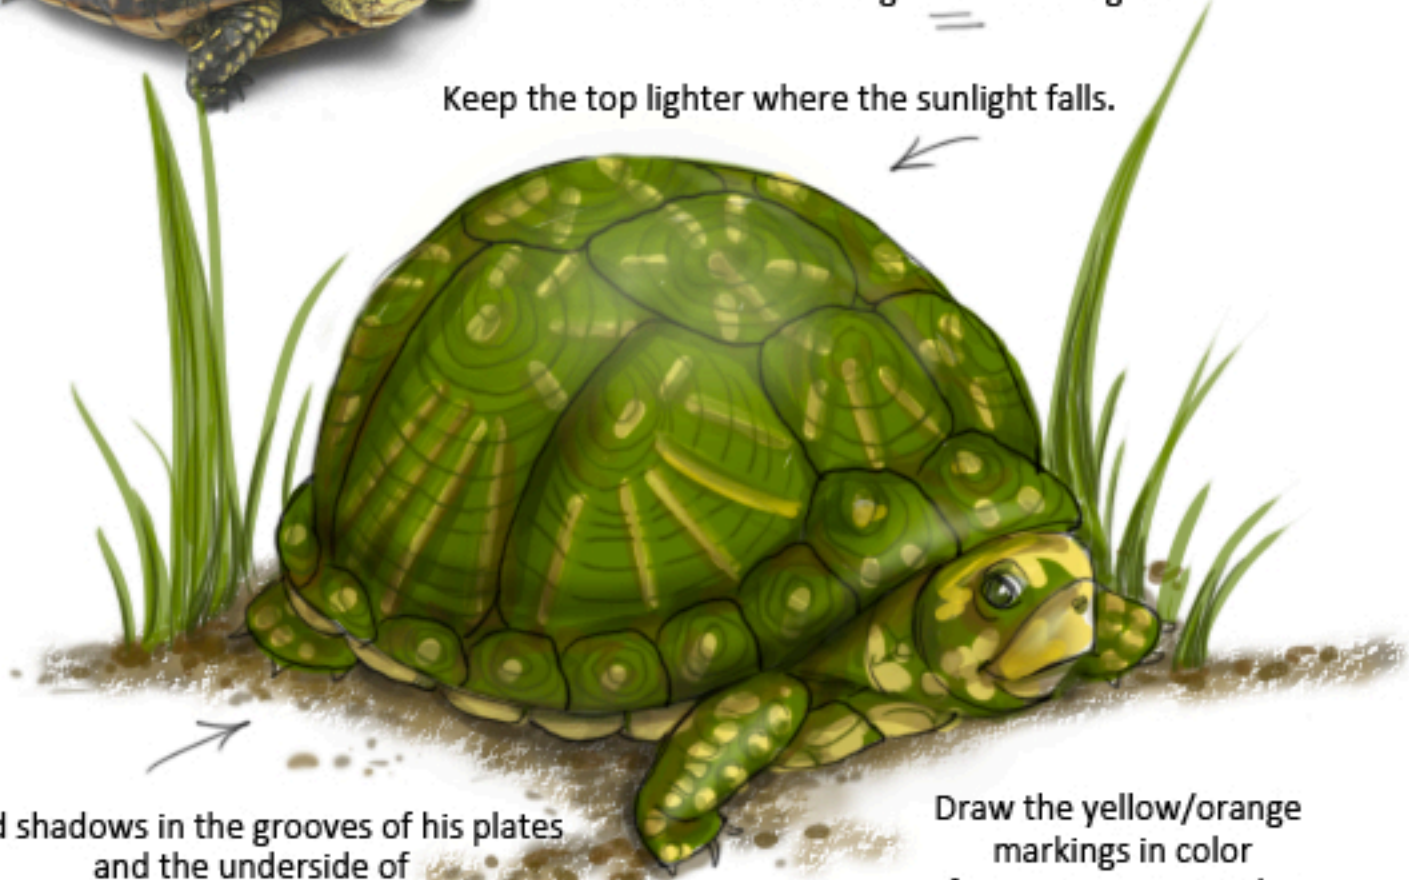

# Box Turtle

Draw the scale rings after coloring it in.

Keep the top lighter where the sunlight falls.

Add shadows in the grooves of his plates and the underside of turtle.

Draw the yellow/orange markings in color if you are going to color the turtle.